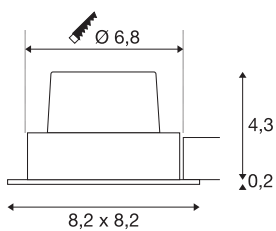

NEW TRIA 68 I CS

Indoor LED recessed ceiling light alu 2700K square

Are you looking for amazing, dimmable light for your rooms? You get this thanks to the integrated Premium LED in the NEW TRIA 68 I CS recessed ceiling light. Of course, there are many different usage options for the luminaire. The NEW TRIA 68 I CS is particularly suitable as a spot-light for accent lighting. With a CRI value of greater than or equal to 80, the NEW TRIA 68 I CS recessed ceiling light is very suitable for true-colour lighting of sales or office premises. This recessed ceiling light is sustainable and low-maintenance thanks to the anticipated service life of 40,000 hours. A convenient ceiling cut-out with a standard core bit is possible, making installation easier.

TECHNICAL DATA

Item no.	1003070
IP Code	IP 20
Assembly	Recessed
Assembly details	Ceiling
Dimmable	Yes
Dimming technology	Leading edge, trailing edge
Primary nominal voltage	220-240V ~50/60Hz
Secondary power / voltage	500 mA
Safety class	II
Wattage	11 W
Level of inrush current	2 A
Duration of inrush current	40 µs
Stroboscopic effect (SVM)	0.02
Lumen	800 lm
Colour temperature	2700 Kelvin
Beam angle	38 °
Color	aluminium
CRI	80
LXXBXX data	L70B50
Service life	40000 h
Risk Group	1
Length	8.2 cm

Light Source

916320	
--------	---

Width	8.2 cm
Height	4.5 cm
Net weight	0.279 kg
Gross weight	0.343 kg
Shape of cut-out	round
Installation depth	5 cm
Installation diameter	6.8 cm