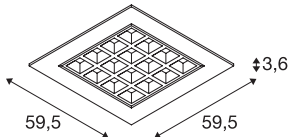

## PAVANO 600x600

Indoor LED recessed ceiling light white 3000K  
UGR<19

PAVANO LED recessed ceiling lights are available in several sizes and light colours. However, that which makes them special is the UGR value of less than 16. PAVANO luminaires therefore emit light which is almost glare-free.

### TECHNICAL DATA

Item no.	1003076
IP Code	IP 20
Assembly	Recessed
Assembly details	Ceiling, Ceiling with Acc.
Secondary power / voltage	700 mA
Safety class	III
Wattage	25 W
Lumen	3200 lm
Colour temperature	3000 Kelvin
Beam angle	100 °
Color	white
CRI	90
UGR ≤	19
LXXBXX data	L70B50
Service life	50000 h
Light distribution	axis symmetric
Light outlet	direct
Risk Group	0
Length	59.5 cm
Width	59.5 cm
Height	3.6 cm
Net weight	2.476 kg