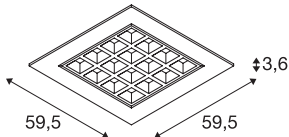

## TECHNICAL DATA

Item no.	1003077
IP Code	IP 20
Assembly	Recessed
Assembly details	Ceiling, Ceiling with Acc.
Secondary power / voltage	700 mA
Safety class	III
Wattage	25 W
Lumen	3350 lm
Colour temperature	4000 Kelvin
Beam angle	100 °
Color	white
CRI	90
UGR ≤	19
LXXBXX data	L70B50
Service life	50000 h
Light distribution	axis symmetric
Light outlet	direct
Risk Group	0
Length	59.5 cm
Width	59.5 cm
Height	3.6 cm
Net weight	2.482 kg