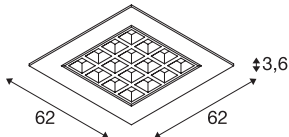

## TECHNICAL DATA

Item no.	1003078
IP Code	IP 20
Assembly	Recessed
Assembly details	Ceiling, Ceiling with Acc.
Secondary power / voltage	700 mA
Safety class	III
Wattage	25 W
Lumen	3200 lm
Colour temperature	3000 Kelvin
Beam angle	100 °
Color	white
CRI	90
UGR ≤	19
LXXBXX data	L70B50
Service life	50000 h
Light distribution	rotational symmetric
Light outlet	direct
Risk Group	0
Length	62 cm
Width	62 cm
Height	3.6 cm
Net weight	2.669 kg