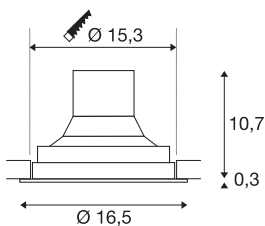

## TECHNICAL DATA

Item no.	1003299
Rotating or tilting	cardanic
IP Code	IP 20
Assembly	Recessed
Assembly details	Ceiling
Primary nominal voltage	220-240V ~50/60Hz
Secondary power / voltage	750 mA
Safety class	II
Wattage	31 W
Ambient temperature	25 °C
Level of inrush current	18.6 A
Duration of inrush current	240 µs
Stroboscopic effect (SVM)	0.01
Lumen	2600 lm
Colour temperature	3000 Kelvin
Beam angle	60 °
Color	black
CRI	90
LXXBXX data	L70B50
Service life	50000 h
Risk Group	1
Height	11 cm

## Accessories

114104	REFLECTOR , for SU-PROS, 40°, incl. glass and fixing ring
114102	REFLECTOR , for SU-PROS, 20°, incl. glass and fixing ring

Diameter	16.5 cm
Net weight	0.94 kg
Gross weight	1.069 kg
Shape of cut-out	round
Installation depth	10.7 cm
Installation diameter	15.3 cm