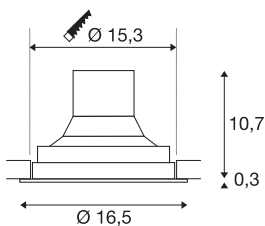

## SUPROS

Indoor LED recessed ceiling light black round 3000K  
60° CRI90 3380lm

The SUPROS light series impresses with its multitude of possible applications, excellent LED technology and its harmonious design. With its very high luminous flux, the SUPROS product family is ideally suited to replace power-hungry, conventional lighting installations. The wide-area reflector included in the delivers can be replaced by reflectors with narrower beam angles which are optionally available. This can be done without the need for tools. With the factory-installed LED driver, all the luminaires in the series are suitable for direct connection to the 230V mains supply.

## TECHNICAL DATA

Item no.	1003301
Rotating or tilting	cardanic
IP Code	IP 20
Assembly	Recessed
Assembly details	Ceiling
Primary nominal voltage	220-240V ~50/60Hz
Secondary power / voltage	950 mA
Safety class	II
Wattage	36 W
Ambient temperature	25 °C
Level of inrush current	18.6 A
Duration of inrush current	240 µs
Stroboscopic effect (SVM)	0.01
Lumen	3380 lm
Colour temperature	3000 Kelvin
Beam angle	60 °
Color	black
CRI	90
LXXBXX data	L70B50
Service life	50000 h
Light distribution	rotational symmetric
Light outlet	direct

Light Source

791823	
--------	---

Accessories

114104	REFLECTOR , for SU-PROS, 40°, incl. glass and fixing ring
114102	REFLECTOR , for SU-PROS, 20°, incl. glass and fixing ring

Risk Group	1
Height	11 cm
Diameter	16.5 cm
Net weight	0.916 kg
Gross weight	1.074 kg
Shape of cut-out	round
Installation depth	10.7 cm
Installation diameter	15.3 cm