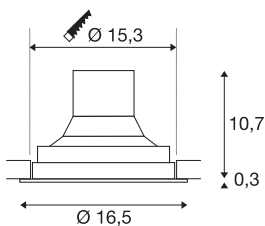

## SUPROS

Indoor LED recessed ceiling light white round 3000K  
60° CRI90 3380lm

The SUPROS light series impresses with its multitude of possible applications, excellent LED technology and its harmonious design. With its very high luminous flux, the SUPROS product family is ideally suited to replace power-hungry, conventional lighting installations. The wide-area reflector included in the delivers can be replaced by reflectors with narrower beam angles which are optionally available. This can be done without the need for tools. With the factory-installed LED driver, all the luminaires in the series are suitable for direct connection to the 230V mains supply.

## TECHNICAL DATA

Item no.	1003302
Rotating or tilting	cardanic
IP Code	IP 20
Assembly	Recessed
Assembly details	Ceiling
Primary nominal voltage	220-240V ~50/60Hz
Secondary power / voltage	950 mA
Safety class	II
Wattage	36 W
Ambient temperature	25 °C
Level of inrush current	18.6 A
Duration of inrush current	240 µs
Stroboscopic effect (SVM)	0.01
Lumen	3380 lm
Colour temperature	3000 Kelvin
Beam angle	60 °
Color	white
CRI	90
LXXBXX data	L70B50
Service life	50000 h
Light distribution	rotational symmetric
Light outlet	direct

Light Source

791823	
--------	---

Accessories

114104	REFLECTOR , for SU-PROS, 40°, incl. glass and fixing ring
114102	REFLECTOR , for SU-PROS, 20°, incl. glass and fixing ring

Risk Group	1
Height	11 cm
Diameter	16.5 cm
Net weight	0.941 kg
Gross weight	1.075 kg
Shape of cut-out	round
Installation depth	10.7 cm
Installation diameter	15.3 cm