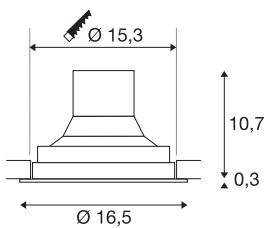

## TECHNICAL DATA

Item no.	1003305
Rotating or tilting	cardanic
IP Code	IP 20
Assembly	Recessed
Assembly details	Ceiling
Primary nominal voltage	220-240V ~50/60Hz
Secondary power / voltage	950 mA
Safety class	II
Wattage	36 W
Ambient temperature	25 °C
Level of inrush current	18.6 A
Duration of inrush current	240 µs
Stroboscopic effect (SVM)	0.01
Lumen	3520 lm
Colour temperature	4000 Kelvin
Beam angle	60 °
Color	black
CRI	90
LXXBXX data	L70B50
Service life	50000 h
Light distribution	rotational symmetric
Light outlet	direct

Light Source

791850	
--------	---

Accessories

114104	REFLECTOR , for SU-PROS, 40°, incl. glass and fixing ring
114102	REFLECTOR , for SU-PROS, 20°, incl. glass and fixing ring

Risk Group	1
Height	11 cm
Diameter	16.5 cm
Net weight	0.946 kg
Gross weight	1.077 kg
Shape of cut-out	round
Installation depth	10.7 cm
Installation diameter	15.3 cm