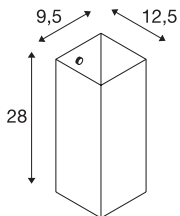

QUADRASS

indoor surface-mounted wall light, E27, black

The QUADRASS wall light consists of a successful combination of metal and glass elements. The E27 socket behind the glass lampshade makes the QUADRASS ready for direct connection to the 230V mains power supply. In order to make the picture of the application as uniform as possible, wall lights with a reading light and a pendant are also available.

TECHNICAL DATA

Item no.	1003430
Socket	E27
Number of sockets	1
IP Code	IP 20
Assembly	Surface
Assembly details	Wall
Primary nominal voltage	220-240V ~50/60Hz
Safety class	I
Wattage	40 W
Color	black
Width	9.5 cm
Height	28 cm
Depth	12.5 cm
Net weight	1.107 kg
Gross weight	1.601 kg
BIG WHITE Page	375