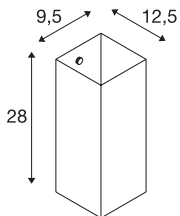

## QUADRASS

indoor surface-mounted wall light, E27, white

The QUADRASS wall light consists of a successful combination of metal and glass elements. The E27 socket behind the glass lampshade makes the QUADRASS ready for direct connection to the 230V mains power supply. In order to make the picture of the application as uniform as possible, wall lights with a reading light and a pendant are also available.

## TECHNICAL DATA

Item no.	1003431
Socket	E27
Number of sockets	1
IP Code	IP 20
Assembly	Surface
Assembly details	Wall
Primary nominal voltage	220-240V ~50/60Hz
Safety class	I
Wattage	40 W
Color	white
Width	9.5 cm
Height	28 cm
Depth	12.5 cm
Net weight	1.235 kg
Gross weight	1.746 kg
BIG WHITE Page	375