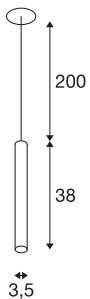

HELIA AMBIENT 35

indoor LED pendant black flat canopy

With the HELIA AMBIENT 35 you have a recessed pendant with a puristic and clear design. The luminaire is available in versions with and without a ceiling plate. A warm white premium LED is integrated which produces an especially pleasant light thanks to the acrylic insert. The luminaire is supplied with a connection lead / suspension.

TECHNICAL DATA

Item no.	1003435
Assembly	Recessed
Assembly details	Ceiling
Secondary power / voltage	500 mA
Safety class	III
Wattage	7.5 W
Lumen	425 lm
Colour temperature	3000 Kelvin
Color	black
CRI	90
LXXBXX data	L70B50
Service life	30000 h
Risk Group	1
Length	38 cm
Diameter	3.5 cm
Net weight	0.656 kg
Gross weight	0.95 kg
Shape of cut-out	round
Installation depth	3 cm
Installation diameter	6.8 cm
BIG WHITE Page	300