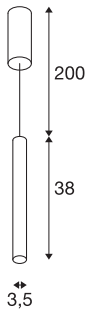

TECHNICAL DATA

Item no.	1003436
Assembly	Surface
Assembly details	Ceiling
Dimmable	Yes
Dimming technology	trailing edge
Primary nominal voltage	220-240V ~50/60Hz
Secondary power / voltage	500 mA
Safety class	I
Wattage	9 W
Minimum ambient temperature	-20 °C
Maximum ambient temperature	30 °C
Level of inrush current	10 A
Duration of inrush current	40 µs
Stroboscopic effect (SVM)	0.01
Lumen	425 lm
Colour temperature	3000 Kelvin
Color	black
CRI	90
LXXBXX data	L70B50
Service life	30000 h
Risk Group	1
Length	38 cm

Light Source

916381	
--------	---

Diameter	3.5 cm
Pendant length	200 cm
Net weight	0.972 kg
Gross weight	1.2 kg
BIG WHITE Page	300