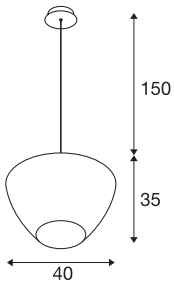

PANTILO CONVEX 40

indoor pendant E27 chrome

The PANTILO CONVEX 40 pendant impresses with its extraordinary appearance! PANTILO CONVEX 40 has a shade made from chrome-plated glass which can be combined into a "lighting group" by means of individual configuration.

TECHNICAL DATA

Item no.	1003444
Socket	E27
IP Code	IP20
Assembly	Surface
Assembly details	Ceiling
Primary nominal voltage	220-240V ~50/60Hz
Safety class	I
Wattage	40 W
Color	chrome
Light distribution	rotational symmetric
Light outlet	diffuse
Height	35 cm
Diameter	40 cm
Pendant length	150 cm
Net weight	2.613 kg
Gross weight	6.922 kg
BIG WHITE Page	283

Recommended lamp

1005305	A60 E27 Mirrorhead , chrome LED light, 7.5W 2700K CRI90 180°
1005265	ST64 E27 , gold LED ligh- t, 7.5W 2500K CRI90 320°
1005303	A60 E27 , transparent LED light, 7.5W 2700K CRI90 320°
1005286	QT14 G9 , White LED light, 3.6W 3000K CRI90 300°