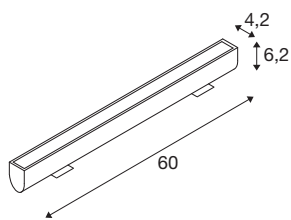

## GALEN 60 SP

outdoor single colour LED profile anthracite CCT switch 3000/4000K

Thanks to the integrated mounting bracket and the splash-proof connection cables, the GALEN LED profile can be installed quickly and easily on walls, floors, or ceilings. It is most suitable as a form of lighting for displays and signs. Added to this is the practical CCT switch, which provides added flexibility as it allows the light colour to be adjusted between 3000K (warm white) and 4000K (neutral white) using an external switch. Robustly made and featuring high-performance LEDs, GALEN is perfect for creating effective or functional lighting in the outdoor areas of shops, hotels, restaurants, or in commercial buildings.

## TECHNICAL DATA

Item no.	1003447
IP Code	IP 65
Impact resistance class	IK 03
Impact resistance	0.35 Joule
Assembly	Surface
Assembly details	Ceiling,Ground,Wall
Number of through-wires	12
Primary nominal voltage	220-240V ~50/60Hz
Secondary power / voltage	450 mA
Safety class	I
Wattage	18 W
Minimum ambient temperature	-20 °C
Maximum ambient temperature	45 °C
Number of luminaires at LS B16A	12
Level of inrush current	20 A
Duration of inrush current	350 µs
Stroboscopic effect (SVM)	0.69
Lumen	1570/1570 lm
Colour temperature	3000/4000 Kelvin
Color	anthracite
CRI	80
LXXBXX data	L70B50

Light Source

916615	
--------	---

Accessories

231961	CONNECTION CABLE , for GALEN outdoor wall light, black, 1 m
231960	CONNECTION CABLE , for GALEN outdoor wall light, black, 5 m

Service life	54000 h
Risk Group	1
Width	60 cm
Height	6.2 cm
Depth	11.3 cm
Net weight	1.703 kg
Gross weight	1.849 kg
BIG WHITE Page	692