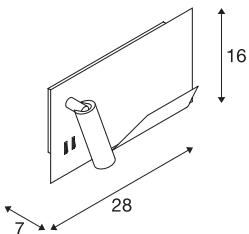

## SOMNILA SPOT

indoor LED surface-mounted wall light 3000K black version left incl. USB connection

Developed as an ideal bedside or reading light, the SOMNILA light series provides an innovative and user-friendly luminaire concept. The elegant surface-mounted wall light is made from white or black coated aluminium and impresses with its professionally manufactured mechanics, combined with modern LED technology. Equipped with a USB connection and the necessary Smartphone holder, the luminaire provides real added value. The spotlight can be individually directed, therefore providing ideal and accurate illumination. The second light source is used for general illumination. If necessary, the two light sources of the luminaire, which are separated by the built-in switch, can be switched separately. The luminaires are available in versions for left-hand and right-hand mounting so that they can be perfectly integrated in the room. The luminaire includes built-in LED lamps.

## TECHNICAL DATA

Item no.	1003455
Number of different light outlets	2
IP Code	IP 20
Assembly	Surface
Assembly details	Wall
Primary nominal voltage	100-240V ~50/60Hz
Secondary power / voltage	12 V
Safety class	I
Wattage	15 W
Ambient temperature	45 °C
Minimum ambient temperature	-10 °C
Maximum ambient temperature	45 °C
Stroboscopic effect (SVM)	0.37
Lumen	490 lm
Colour temperature	3000 Kelvin
Beam angle	110 °
Color	black
CRI	90
LXXBXX data	L70B50
Service life	36000 h
Risk Group	0
Width	28 cm

Light Source

916551	
916404	

Height	16 cm
Depth	7 cm
Net weight	1.476 kg
Gross weight	1.93 kg
BIG WHITE Page	384