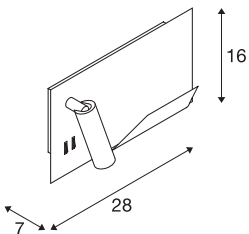

SOMNILA SPOT

indoor LED surface-mounted wall light 3000K black version left incl. USB connection

Developed as an ideal bedside or reading light, the SOMNILA light series provides an innovative and user-friendly luminaire concept. The elegant surface-mounted wall light is made from white or black coated aluminium and impresses with its professionally manufactured mechanics, combined with modern LED technology. Equipped with a USB connection and the necessary Smartphone holder, the luminaire provides real added value. The spotlight can be individually directed, therefore providing ideal and accurate illumination. The second light source is used for general illumination. If necessary, the two light sources of the luminaire, which are separated by the built-in switch, can be switched separately. The luminaires are available in versions for left-hand and right-hand mounting so that they can be perfectly integrated in the room. The luminaire includes built-in LED lamps.

TECHNICAL DATA

Item no.	1003455
Number of different light outlets	2
IP Code	IP 20
Assembly	Surface
Assembly details	Wall
Primary nominal voltage	100-240V ~50/60Hz
Secondary power / voltage	12 V
Safety class	I
Wattage	15 W
Ambient temperature	45 °C
Minimum ambient temperature	-10 °C
Maximum ambient temperature	45 °C
Stroboscopic effect (SVM)	0.37
Lumen	490 lm
Colour temperature	3000 Kelvin
Beam angle	110 °
Color	black
CRI	90
LXXBXX data	L70B50
Service life	36000 h
Risk Group	0
Width	28 cm

Light Source

916551	
916404	

Height	16 cm
Depth	7 cm
Net weight	1.476 kg
Gross weight	1.93 kg
BIG WHITE Page	384