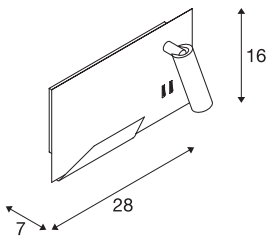

SOMNILA SPOT

indoor LED surface-mounted wall light 3000K black version right incl. USB connection

Developed as an ideal bedside or reading light, the SOMNILA light series provides an innovative and user-friendly luminaire concept. The elegant surface-mounted wall light is made from white or black coated aluminium and impresses with its professionally manufactured mechanics, combined with modern LED technology. Equipped with a USB connection and the necessary Smartphone holder, the luminaire provides real added value. The spotlight can be individually directed, therefore providing ideal and accurate illumination. The second light source is used for general illumination. If necessary, the two light sources of the luminaire, which are separated by the built-in switch, can be switched separately. The luminaires are available in versions for left-hand and right-hand mounting so that they can be perfectly integrated in the room. The luminaire includes built-in LED lamps.

TECHNICAL DATA

Item no.	1003456
Number of different light outlets	2
IP Code	IP 20
Assembly	Surface
Assembly details	Wall
Primary nominal voltage	100-240V ~50/60Hz
Secondary power / voltage	12 V
Safety class	I
Wattage	15 W
Ambient temperature	45 °C
Minimum ambient temperature	-10 °C
Maximum ambient temperature	45 °C
Stroboscopic effect (SVM)	0.37
Lumen	490 lm
Colour temperature	3000 Kelvin
Beam angle	110 °
Color	black
CRI	90
LXXBXX data	L70B50
Service life	36000 h
Risk Group	0
Width	28 cm

Light Source

916551	
916404	

Height	16 cm
Depth	7 cm
Net weight	1.471 kg
Gross weight	1.923 kg
BIG WHITE Page	385