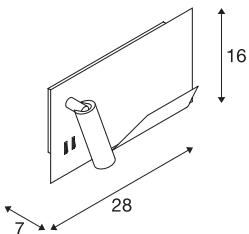

SOMNILA SPOT

indoor LED surface-mounted wall light 3000K white version left incl. USB connection

Developed as an ideal bedside or reading light, the SOMNILA light series provides an innovative and user-friendly luminaire concept. The elegant surface-mounted wall light is made from white or black coated aluminium and impresses with its professionally manufactured mechanics, combined with modern LED technology. Equipped with a USB connection and the necessary Smartphone holder, the luminaire provides real added value. The spotlight can be individually directed, therefore providing ideal and accurate illumination. The second light source is used for general illumination. If necessary, the two light sources of the luminaire, which are separated by the built-in switch, can be switched separately. The luminaires are available in versions for left-hand and right-hand mounting so that they can be perfectly integrated in the room. The luminaire includes built-in LED lamps.

TECHNICAL DATA

Item no.	1003457
Number of different light outlets	2
IP Code	IP 20
Assembly	Surface
Assembly details	Wall
Primary nominal voltage	100-240V ~50/60Hz
Secondary power / voltage	12 V
Safety class	I
Wattage	15 W
Ambient temperature	45 °C
Minimum ambient temperature	-10 °C
Maximum ambient temperature	45 °C
Stroboscopic effect (SVM)	0.37
Lumen	770 lm
Colour temperature	3000 Kelvin
Beam angle	110 °
Color	white
CRI	90
LXXBXX data	L70B50
Service life	36000 h
Risk Group	0
Width	28 cm

Light Source

916551	
916404	

Height	16 cm
Depth	7 cm
Net weight	1.499 kg
Gross weight	1.952 kg
BIG WHITE Page	384