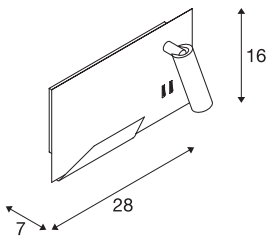

SOMNILA SPOT

indoor LED surface-mounted wall light 3000K white version right incl. USB connection

Developed as an ideal bedside or reading light, the SOMNILA light series provides an innovative and user-friendly luminaire concept. The elegant surface-mounted wall light is made from white or black coated aluminium and impresses with its professionally manufactured mechanics, combined with modern LED technology. Equipped with a USB connection and the necessary Smartphone holder, the luminaire provides real added value. The spotlight can be individually directed, therefore providing ideal and accurate illumination. The second light source is used for general illumination. If necessary, the two light sources of the luminaire, which are separated by the built-in switch, can be switched separately. The luminaires are available in versions for left-hand and right-hand mounting so that they can be perfectly integrated in the room. The luminaire includes built-in LED lamps.

TECHNICAL DATA

Item no.	1003458
Number of different light outlets	2
IP Code	IP 20
Assembly	Surface
Assembly details	Wall
Primary nominal voltage	100-240V ~50/60Hz
Secondary power / voltage	12 V
Safety class	I
Wattage	15 W
Ambient temperature	45 °C
Minimum ambient temperature	-10 °C
Maximum ambient temperature	45 °C
Stroboscopic effect (SVM)	0.37
Lumen	770 lm
Colour temperature	3000 Kelvin
Beam angle	110 °
Color	white
CRI	90
LXXBXX data	L70B50
Service life	36000 h
Risk Group	0
Width	28 cm

Light Source

916551	
916404	

Height	16 cm
Depth	7 cm
Net weight	1.486 kg
Gross weight	1.895 kg
BIG WHITE Page	385