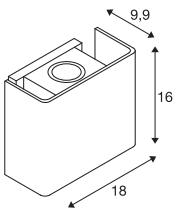

## MANA OUT WL

Wall-mounted light set grey/anthracite 11W 650lm  
3000K CRI80 60° Phase cut-off

Now also available with a shade in the fashionable material concrete: the dimmable MANA OUT WL wall light is designed with a high-performance LED for a warm white light (3000 K). Thanks to its IP65 protection class rating, this aluminium and concrete outdoor light is protected in any weather. The CRI of over 80 ensures natural colour reproduction. And thanks to the already integrated LED driver, a direct connection to a 220 volt supply is possible.

Light Source

|        |   |
|--------|---|
| 916573 |  |
|--------|---|

|                    |                   |
|--------------------|-------------------|
| CRI                | 80                |
| LXXBXX data        | L70B50            |
| Service life       | 30000 h           |
| Light distribution | axis symmetric    |
| Light outlet       | direct - indirect |
| Risk Group         | 1                 |
| Length             | 18.2 cm           |
| Width              | 16 cm             |
| Height             | 10.3 cm           |
| Net weight         | 2.67 kg           |
| Gross weight       | 3.317 kg          |
| BIG WHITE Page     | 721               |