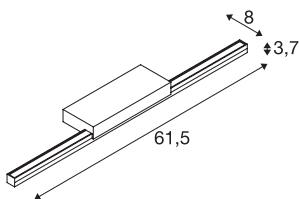

GLENOS® 60

indoor LED mirror light grey CCT switch 3000/4000K

The GLENOS mirror light has a high-performance LED strip and a beautifully elegant, slimline appearance. The mirror light is available in black, white or grey and its L-shaped mounting profile ensures glare-free illumination of the mirror. The GLENOS mirror light has a high-performance LED strip and a beautifully elegant, slimline appearance. The mirror light is available in black, white or grey and its L-shaped mounting profile ensures glare-free illumination of the mirror. Thanks to the integrated CCT switch, the light colour of the fitting can be alternated between 3000K and 4000K.

TECHNICAL DATA

Item no.	1003508
IP Code	IP 20
Assembly	Surface
Assembly details	Wall
Primary nominal voltage	220-240V ~50/60Hz
Secondary power / voltage	500 mA
Safety class	I
Wattage	12 W
Minimum ambient temperature	-20 °C
Maximum ambient temperature	40 °C
Level of inrush current	9 A
Duration of inrush current	150 µs
Stroboscopic effect (SVM)	0.04
Lumen	1170 lm
Colour temperature	3000/4000 Kelvin
Beam angle	120 °
Color	grey
CRI	80
LXXBXX data	L70B50
Service life	30000 h
Light distribution	axis symmetric
Light outlet	direct

Light Source

916618	
--------	---

Risk Group	0
Width	61.5 cm
Height	3.7 cm
Depth	8 cm
Net weight	0.536 kg
Gross weight	0.886 kg
BIG WHITE Page	339