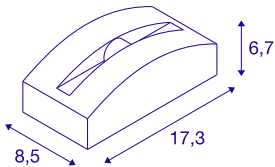

## OUT-BEAM FRAME CW

Outdoor LED wall and ceiling mounted light anthracite 3000K

With the anthracite-coloured OUT-BEAM FRAME CW, you have an outdoor surface-mounted light which is ideally suited for accentuating buildings. This light is intended for use in both residential and public areas. Thanks to the OUT-BEAM FRAME CW you can illuminate historical or modern buildings with wonderful effects. With an expected lifespan of 30,000 hours, the LED light is extremely sustainable and requires little maintenance.

## TECHNICAL DATA

Item no.	1003518
IP Code	IP 55
Impact resistance class	IK 03
Impact resistance	0.35 Joule
Assembly	Surface
Assembly details	Ceiling,Ground,Wall
Number of through-wires	10
Primary nominal voltage	100-240V ~50/60Hz
Secondary power / voltage	700 mA
Safety class	I
Wattage	3.5 W
Minimum ambient temperature	-20 °C
Maximum ambient temperature	40 °C
Level of inrush current	15 A
Duration of inrush current	300 µs
Stroboscopic effect (SVM)	0
Lumen	60 lm
Colour temperature	3000 Kelvin
Beam angle	5 °
Color	anthracite
CRI	80
LXXBXX data	L70B50

Light Source

916607	
--------	---

Service life	30000 h
Risk Group	1
Length	17.3 cm
Width	8.5 cm
Height	6.7 cm
Net weight	0.61 kg
Gross weight	0.653 kg
BIG WHITE Page	811