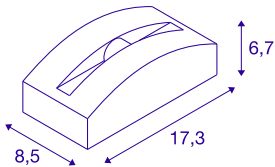

## OUT-BEAM FRAME CW

Outdoor LED wall and ceiling mounted light white 3000K

With the white OUT-BEAM FRAME CW, you have an outdoor surface-mounted light which is ideally suited for accentuating buildings. This light is intended for use in both residential and public areas. Thanks to the OUT-BEAM FRAME CW you can illuminate historical or modern buildings with wonderful effects. With an expected lifespan of 30,000 hours, the LED light is extremely sustainable and requires little maintenance.

## TECHNICAL DATA

Item no.	1003519
IP Code	IP 55
Impact resistance class	IK 03
Impact resistance	0.35 Joule
Assembly	Surface
Assembly details	Ceiling,Ground,Wall
Number of through-wires	10
Primary nominal voltage	100-240V ~50/60Hz
Secondary power / voltage	700 mA
Safety class	I
Wattage	3.5 W
Minimum ambient temperature	-20 °C
Maximum ambient temperature	40 °C
Level of inrush current	15 A
Duration of inrush current	300 µs
Stroboscopic effect (SVM)	0
Lumen	60 lm
Colour temperature	3000 Kelvin
Beam angle	5 °
Color	white
CRI	80
LXXBXX data	L70B50

Light Source

916607	
--------	---

Service life	30000 h
Risk Group	1
Length	17.3 cm
Width	8.5 cm
Height	6.7 cm
Net weight	0.657 kg
Gross weight	0.781 kg
BIG WHITE Page	811