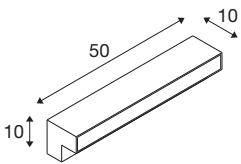

## L-LINE OUT 60 FL

Outdoor LED free-standing light anthracite CCT switch 3000/4000K

Whether in gardens, along the paths and driveways of residential buildings, hotels or restaurants - with its variety of lights, the L-LINE OUT family lights the way outdoors. Despite their individual differences, the individual members share a design vocabulary in L-shape, which stands out with its clear lines. And when it comes to lighting technology, there are no compromises: the choice of light colour (3000/4000K), which can be selected during the easy installation process, and IP protection class 65 are just some of the benefits of the L-LINE OUT.

## TECHNICAL DATA

Item no.	1003535
Number of different light outlets	1
IP Code	IP 65
Impact resistance class	IK 02
Impact resistance	0.2 Joule
Assembly	Surface
Assembly details	Ground
Primary nominal voltage	220-240V ~50/60Hz
Secondary power / voltage	500 mA
Safety class	I
Wattage	11.5 W
Minimum ambient temperature	-20 °C
Maximum ambient temperature	45 °C
Level of inrush current	10 A
Duration of inrush current	40 µs
Stroboscopic effect (SVM)	0.07
Lumen	780/800 lm
Colour temperature	3000/4000 Kelvin
Color	anthracite
CRI	80
LXXBXX data	L70B50
Service life	30000 h

Light Source

916337	
--------	---

Accessories

228730	CONNECTION BOX , 3-pin, IP68
--------	---------------------------------

Light outlet	direct
Risk Group	0
Length	50 cm
Width	10 cm
Height	10 cm
Net weight	1.7 kg
Gross weight	2.105 kg
BIG WHITE Page	651