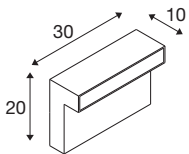

L-LINE OUT 30 FL

Outdoor LED free-standing light anthracite CCT switch 3000/4000K

Whether in gardens, along the paths and driveways of residential buildings, hotels or restaurants - with its variety of lights, the L-LINE OUT family lights the way outdoors. Despite their individual differences, the individual members share a design vocabulary in L-shape, which stands out with its clear lines. And when it comes to lighting technology, there are no compromises: the choice of light colour (3000/4000K), which can be selected during the easy installation process, and IP protection class 65 are just some of the benefits of the L-LINE OUT.

TECHNICAL DATA

Item no.	1003536
Number of different light outlets	1
IP Code	IP 65
Impact resistance class	IK 02
Impact resistance	0.2 Joule
Assembly	Surface
Assembly details	Ground
Primary nominal voltage	220-240V ~50/60Hz
Secondary power / voltage	500 mA
Safety class	I
Wattage	11.5 W
Minimum ambient temperature	-20 °C
Maximum ambient temperature	45 °C
Level of inrush current	10 A
Duration of inrush current	40 µs
Stroboscopic effect (SVM)	0.07
Lumen	800/810 lm
Colour temperature	3000/4000 Kelvin
Color	anthracite
CRI	80
LXXBXX data	L70B50
Service life	30000 h

Light Source

916560	
--------	---

Accessories

228730	CONNECTION BOX , 3-pin, IP68
--------	---------------------------------

Light outlet	direct
Risk Group	0
Length	30 cm
Width	10 cm
Height	20 cm
Net weight	2.398 kg
Gross weight	2.885 kg
BIG WHITE Page	650