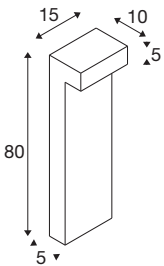

## TECHNICAL DATA

|                                   |                   |
|-----------------------------------|-------------------|
| Item no.                          | 1003537           |
| Number of different light outlets | 1                 |
| IP Code                           | IP 65             |
| Impact resistance class           | IK 02             |
| Impact resistance                 | 0.2 Joule         |
| Assembly                          | Surface           |
| Assembly details                  | Ground            |
| Primary nominal voltage           | 220-240V ~50/60Hz |
| Secondary power / voltage         | 350 mA            |
| Safety class                      | I                 |
| Wattage                           | 7 W               |
| Minimum ambient temperature       | -20 °C            |
| Maximum ambient temperature       | 45 °C             |
| Level of inrush current           | 10 A              |
| Duration of inrush current        | 40 µs             |
| Stroboscopic effect (SVM)         | 0.08              |
| Lumen                             | 490/530 lm        |
| Colour temperature                | 3000/4000 Kelvin  |
| Color                             | anthracite        |
| CRI                               | 80                |
| LXXBXX data                       | L70B50            |
| Service life                      | 30000 h           |

|                |          |
|----------------|----------|
| Light outlet   | direct   |
| Risk Group     | 0        |
| Length         | 15 cm    |
| Width          | 10 cm    |
| Height         | 50 cm    |
| Net weight     | 2.023 kg |
| Gross weight   | 2.542 kg |
| BIG WHITE Page | 651      |