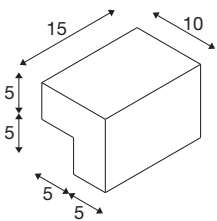

L-LINE OUT WL

Outdoor LED wall-mounted light anthracite CCT switch 3000/4000K

With its linear light variety, the L-LINE OUT family lights the way outdoors. Despite their individual differences, the individual members speak a common language of form, encapsulated in the clean lines of the letter "L". As far as lighting technology is concerned, there are no compromises: the CCT switch for easy selection of light colour temperature (3000 or 4000K) prior to installation), the straightforward installation process, and a protection rating of IP 65 are just some of the features that make the L-LINE OUT surface-mounted wall light a winner.

TECHNICAL DATA

Item no.	1003539
Number of different light outlets	1
IP Code	IP 65
Impact resistance class	IK 02
Impact resistance	0.2 Joule
Assembly	Surface
Assembly details	Wall
Number of through-wires	10
Primary nominal voltage	220-240V ~50/60Hz
Secondary power / voltage	350 mA
Safety class	I
Wattage	7 W
Minimum ambient temperature	-20 °C
Maximum ambient temperature	45 °C
Level of inrush current	10 A
Duration of inrush current	40 µs
Stroboscopic effect (SVM)	0.08
Lumen	500/570 lm
Colour temperature	3000/4000 Kelvin
Color	anthracite
CRI	80
LXXBXX data	L70B50

Light Source

916406	
--------	---

Service life	30000 h
Light outlet	direct
Risk Group	0
Width	15 cm
Height	10 cm
Depth	10 cm
Net weight	1.024 kg
Gross weight	1.237 kg
BIG WHITE Page	775