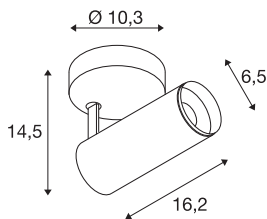

NUMINOS® SPOT PHASE S

Indoor LED recessed ceiling light white/black 3000K 24°

NUMINOS is the best possible coordinated light system from SLV that combines function, design and technology. With a variety of downlights and spotlights, you provide a thousand lighting design options. Also with the NUMINOS® SPOT PHASE S indoor ceiling-mounted light LED, which convinces with the best workmanship and lighting quality. The spotlight is ideal for targeted accent lighting or even illumination of larger areas. The recessed ceiling light convinces with a power consumption of 10.42 watts, luminous flux of 1020 lumens, colour temperature of 3000 Kelvin and a colour reproduction index of 90. Installation is then done in no time at all. When to choose NUMINOS from SLV – modular diversity awaits you.

TECHNICAL DATA

Item no.	1004110
Rotating or tilting	rotary Bar and tiltable
Assembly	Surface
Assembly details	Ceiling, Wall
Dimmable	Yes
Dimming technology	trailing edge
Primary nominal voltage	220-240V ~50/60Hz
Secondary power / voltage	250 mA
Safety class	I
Wattage	10.42 W
Minimum ambient temperature	-20 °C
Maximum ambient temperature	40 °C
Number of luminaires at LS B16A	88
Number of luminaires at LS C16A	88
Level of inrush current	8.5 A
Duration of inrush current	60 µs
Lumen	1020 lm
Colour temperature	3000 Kelvin
Beam angle	24 °
Color	white
CRI	90
UGR ≤	13

Light Source

791815	
--------	---

Accessories

1006167	NUMINOS® S , white front ring
---------	-------------------------------

LXXBXX data	L80B50
Service life	50000 h
Light distribution	rotational symmetric
Light outlet	direct
Risk Group	1
Length	16.2 cm
Height	14.5 cm
Diameter	6.5 cm
Net weight	0.58 kg
Gross weight	0.87 kg
BIG WHITE Page	100