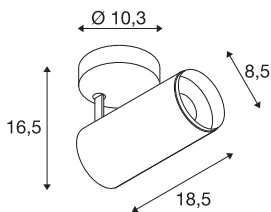

NUMINOS® SPOT DALI M

Indoor LED recessed ceiling light black/black 2700K 24°

The NUMINOS light system from SLV perfectly combines function, design and technology. With different downlights and spotlights, you can experience a thousand lighting design possibilities. Like with the NUMINOS® SPOT DALI M indoor ceiling-mounted light LED, which impresses with its high-quality workmanship and light. In this way, you can create high-quality illumination of larger areas or use the spotlight for selective lighting. The recessed ceiling light convinces with a power consumption of 20.1 watts, luminous flux of 1925 lumens, colour temperature of 2700 Kelvin and a colour reproduction index of 90. Installation is then done in no time at all. When to choose NUMINOS from SLV – modular diversity awaits you.

TECHNICAL DATA

| | |
|---------------------------------|-------------------------|
| Item no. | 1004482 |
| Rotating or tilting | rotary Bar and tiltable |
| Assembly | Surface |
| Assembly details | Ceiling |
| Dimmable | Yes |
| Dimming technology | DALI |
| Primary nominal voltage | 220-240V ~50/60Hz |
| Secondary power / voltage | 500 mA |
| Safety class | I |
| Wattage | 20.1 W |
| Minimum ambient temperature | -20 °C |
| Maximum ambient temperature | 30 °C |
| Number of luminaires at LS B16A | 8 |
| Number of luminaires at LS C16A | 16 |
| Level of inrush current | 10 A |
| Duration of inrush current | 30 µs |
| Lumen | 1925 lm |
| Colour temperature | 2700 Kelvin |
| Beam angle | 24 ° |
| Color | black |
| CRI | 90 |
| UGR ≤ | 16 |

| | |
|--------------------|----------------------|
| LXXBXX data | L80B50 |
| Service life | 50000 h |
| Light distribution | rotational symmetric |
| Light outlet | direct |
| Risk Group | 1 |
| Length | 18.5 cm |
| Height | 16.5 cm |
| Diameter | 8.5 cm |
| Net weight | 0.89 kg |
| Gross weight | 1.19 kg |
| BIG WHITE Page | 100 |