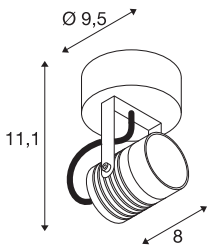

## TECHNICAL DATA

Item no.	1004649
Rotating or tilting	rotary Bar and tiltable
IP Code	IP 55
Impact resistance class	IK 06
Impact resistance	1 Joule
Assembly	Surface
Assembly details	Ceiling, Wall
Primary nominal voltage	100-240V ~50/60Hz
Secondary power / voltage	240 mA
Safety class	I
Wattage	6 W
Level of inrush current	1.12 A
Lumen	400 lm
Colour temperature	3000 Kelvin
Beam angle	40 °
Color	anthracite
CRI	80
LXXBXX data	L80B50
Service life	30000 h
Light distribution	rotational symmetric
Light outlet	direct
Length	8 cm

## Accessories

1002884	NAUTILUS , installation plate for surface-mounted cabling
---------	---

Height	111 cm
Diameter	6 cm
Net weight	0.556 kg
Gross weight	0.614 kg
BIG WHITE Page	785