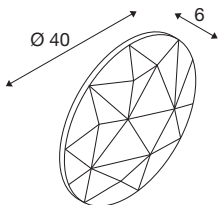

MANA

shade round 40 grey

Light and design in perfect harmony: the shades of the MANA family, made of felt, stand out with their unique appearance. If several lights of different colours and sizes are mounted side by side as a cloud, this creates an exciting wall design for offices and homes. Please note that you must combine the MANA shade with the matching MANA BASE (LED version: 1004657 or unlit version 1004969).

TECHNICAL DATA

Item no.	1004661
IP Code	IP 20
Color	grey
Light outlet	diffuse
Height	6 cm
Diameter	40 cm
Net weight	0.366 kg
Gross weight	0.65 kg
BIG WHITE Page	349