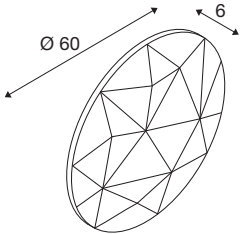

## MANA

shade round 60 grey

Light and design in perfect harmony: the shades of the MANA family, made of felt, stand out with their unique appearance. If several lights of different colours and sizes are mounted side by side as a cloud, this creates an exciting wall design for offices and homes. Please note that you must combine the MANA shade with the matching MANA BASE (LED version: 1004657 or unlit version 1004969).

### TECHNICAL DATA

Item no.	1004663
IP Code	IP 20
Color	grey
Light outlet	diffuse
Height	6 cm
Diameter	60 cm
Net weight	0.862 kg
Gross weight	1.464 kg
BIG WHITE Page	349