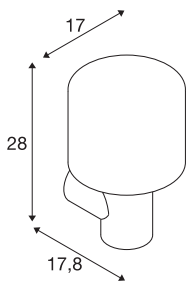

## TECHNICAL DATA

Item no.	1004678
IP Code	IP 65
Impact resistance class	IK 02
Impact resistance	0.2 Joule
Assembly	Surface
Assembly details	Wall
Primary nominal voltage	220-240V ~50/60Hz
Secondary power / voltage	500 mA
Safety class	I
Wattage	9.2 W
Minimum ambient temperature	-20 °C
Maximum ambient temperature	45 °C
Level of inrush current	4.7 A
Duration of inrush current	30 µs
Stroboscopic effect (SVM)	0.01
Lumen	580/630 lm
Colour temperature	3000/4000 Kelvin
Color	anthracite
CRI	80
LXXBXX data	L70B50
Service life	30000 h
Risk Group	1

Light Source

916555	
--------	---

Height	28 cm
Depth	17.8 cm
Diameter	17 cm
Net weight	1.991 kg
Gross weight	2.885 kg
BIG WHITE Page	757