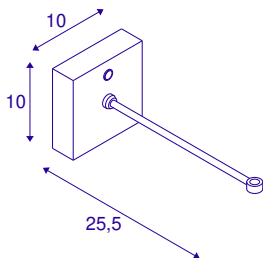

FITU CRANE BASE

black

The modern FITU CRANE BASE wall mount serves as a bracket for the pendant lights of the FITU series with an open cable end. The bracket is made of steel and available in the colours black and white. So you can enjoy countless combination possibilities.

TECHNICAL DATA

Item no.	1004682
IP Code	IP20
Color	matt black
Width	10 cm
Height	10 cm
Depth	25.5 cm
Net weight	0.511 kg
Gross weight	0.77 kg
BIG WHITE Page	376