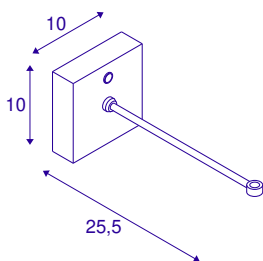

## FITU CRANE BASE

black

The modern FITU CRANE BASE wall mount serves as a bracket for the pendant lights of the FITU series with an open cable end. The bracket is made of steel and available in the colours black and white. So you can enjoy countless combination possibilities.

## TECHNICAL DATA

Item no.	1004682
IP Code	IP 20
Assembly	Surface
Assembly details	Wall
Nominal voltage	220-240V ~50/60Hz V
Safety class	I
Color	black
Width	10 cm
Height	10 cm
Depth	25.5 cm
Net weight	0.511 kg
Gross weight	0.77 kg
BIG WHITE Page	376