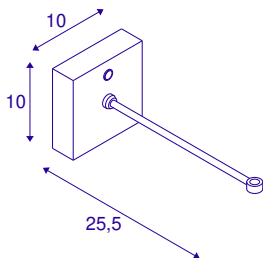

FITU CRANE BASE

white

The modern FITU CRANE BASE wall mount serves as a bracket for the pendant lights of the FITU series with an open cable end. The bracket is made of steel and available in the colours black and white. So you can enjoy countless combination possibilities.

TECHNICAL DATA

Item no.	1004683
Socket	E27
IP Code	IP 20
Assembly	Surface
Assembly details	Wall
Nominal voltage	220-240V ~50/60Hz V
Safety class	I
Color	white
Width	10 cm
Height	10 cm
Depth	25.5 cm
Net weight	0.514 kg
Gross weight	0.77 kg