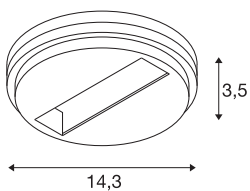

3~ DALI

point outlet black

The SLV 3~ DALI point outlet in black is an electrical component that can be freely positioned within rooms for the wall and ceiling mounting of spotlights.

TECHNICAL DATA

| | |
|------------------|---------------------|
| Item no. | 1004684 |
| IP Code | IP 20 |
| Assembly | Surface |
| Assembly details | Ceiling,Wall |
| Nominal voltage | 220-250V ~50/60Hz V |
| Safety class | I |
| Color | black |
| Height | 3.5 cm |
| Diameter | 14.3 cm |
| Net weight | 0.194 kg |
| Gross weight | 0.236 kg |
| BIG WHITE Page | 531 |