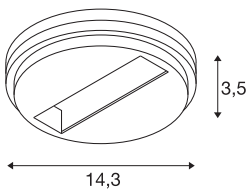

3~ DALI

point outlet white

The SLV 3~ DALI point outlet in white is an electrical component that can be freely positioned within rooms for the wall and ceiling mounting of spotlights.

TECHNICAL DATA

Item no.	1004685
IP Code	IP 20
Assembly	Surface
Assembly details	Ceiling,Wall
Nominal voltage	220-250V ~50/60Hz V
Safety class	I
Color	white
Height	3.5 cm
Diameter	14.3 cm
Net weight	0.198 kg
Gross weight	0.239 kg
BIG WHITE Page	531