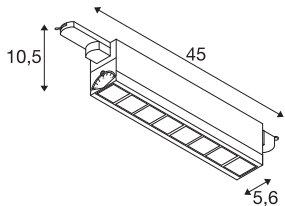

3~ SIGHT MOVE DALI

3 phase system light white 3000K

The modern SIGHT wall and ceiling light is made for surface mounting or busbar. The powerful luminous flux of 2700 lumens and the low glare the 3-phase system light LED an efficient basic lighting solution in offices or shops. The light made of aluminium and polymethylacrylate (PMMA) in the colour white and frosted cuts a professional figure everywhere. In addition, 3~ SIGHT MOVE DALI is also extremely sustainable with its LED lifespan of 30,000 hours. When will you test out the benefits of SLV's impressive indoor lights?

TECHNICAL DATA

Item no.	1004691
Number of different light outlets	1
Rotating or tilting	tiltable
IP Code	IP20
Assembly details	Track Ceiling,Track Wall
Dimmable	Yes
Dimming technology	DALI
Primary nominal voltage	220-240V ~50/60Hz
Secondary power / voltage	350 mA
Safety class	I
Wattage	26 W
Minimum ambient temperature	-30 °C
Maximum ambient temperature	40 °C
Rated standby power	0.29 W
Number of luminaires at LS B16A	43
Number of luminaires at LS C16A	63
Stroboscopic effect (SVM)	0
Lumen	2700 lm
Colour temperature	3000 Kelvin
Beam angle	75 °
Color	white
CRI	90

Light Source

916350		UGR ≤	25
		LXXBXX data	L90B20
		Service life	50000 h
		Light outlet	direct
		Risk Group	1
		Length	45 cm
		Width	5.6 cm
		Height	10.5 cm
		Net weight	1.248 kg
		Gross weight	1.511 kg
		BIG WHITE Page	533