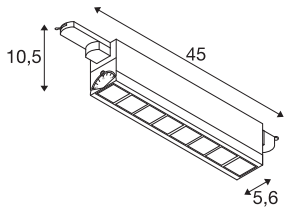

3~ SIGHT MOVE DALI

3 phase system light black 4000K

SIGHT is the modern wall and ceiling light for surface mounting or busbar. The low glare and the luminous flux of 3100 lumens make the 3-phase system light LED the optimal basic lighting solution. The light made of aluminium and polymethylacrylate (PMMA) in the colour black and frosted cuts a professional figure everywhere. In addition, 3~ SIGHT MOVE DALI is also extremely sustainable with its LED lifespan of 30,000 hours. Experience SIGHT in action and convince yourself of a successful lighting experience.

TECHNICAL DATA

Item no.	1004692
Number of different light outlets	1
Rotating or tilting	tiltable
IP Code	IP20
Assembly details	Track Ceiling, Track Wall
Dimmable	Yes
Dimming technology	DALI
Primary nominal voltage	220-240V ~50/60Hz
Secondary power / voltage	350 mA
Safety class	I
Wattage	26 W
Minimum ambient temperature	-30 °C
Maximum ambient temperature	40 °C
Rated standby power	0.29 W
Number of luminaires at LS B16A	43
Number of luminaires at LS C16A	63
Stroboscopic effect (SVM)	0
Lumen	3100 lm
Colour temperature	4000 Kelvin
Beam angle	75 °
Color	black
CRI	90

Light Source

916344		UGR ≤	25
		LXXBXX data	L90B20
		Service life	50000 h
		Light outlet	direct
		Risk Group	1
		Length	45 cm
		Width	5.6 cm
		Height	10.5 cm
		Net weight	1.242 kg
		Gross weight	1.511 kg
		BIG WHITE Page	533