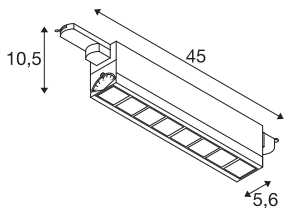

3~ SIGHT MOVE DALI

3 phase system light white 4000K

The modern SIGHT wall and ceiling light is ideal for surface mounting or busbar. The powerful luminous flux of 3100 lumens and the low glare are just some of the arguments that make the 3-phase system light LED the ideal basic lighting solution. The light made of aluminium and polymethylacrylate (PMMA) in the colour white and frosted cuts a professional figure everywhere. With its LED lifespan of 30,000 hours, SIGHT is also extremely sustainable. Experience SIGHT in action and convince yourself of a successful lighting experience.

TECHNICAL DATA

Item no.	1004693
Number of different light outlets	1
Rotating or tilting	tiltable
IP Code	IP20
Assembly details	Track Ceiling, Track Wall
Dimmable	Yes
Dimming technology	DALI
Primary nominal voltage	220-240V ~50/60Hz
Secondary power / voltage	350 mA
Safety class	I
Wattage	26 W
Minimum ambient temperature	-30 °C
Maximum ambient temperature	40 °C
Rated standby power	0.29 W
Number of luminaires at LS B16A	43
Number of luminaires at LS C16A	63
Stroboscopic effect (SVM)	0
Lumen	3100 lm
Colour temperature	4000 Kelvin
Beam angle	75 °
Color	white
CRI	90

Light Source

916344		UGR ≤	25
		LXXBXX data	L90B20
		Service life	50000 h
		Light outlet	direct
		Risk Group	1
		Length	45 cm
		Width	5.6 cm
		Height	10.5 cm
		Net weight	1.24 kg
		Gross weight	1.327 kg
		BIG WHITE Page	533