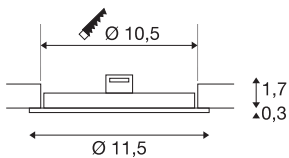

TECHNICAL DATA

Item no.	1004694
IP Code	IP 20
Assembly	Recessed
Assembly details	Ceiling
Secondary power / voltage	200 mA
Safety class	III
Wattage	6 W
Lumen	470 lm
Colour temperature	4000 Kelvin
Beam angle	110 °
Color	white
CRI	90
Service life	50000 h
Light distribution	rotational symmetric
Light outlet	direct
Height	2 cm
Diameter	11.5 cm
Net weight	0.1 kg
Gross weight	0.107 kg
Shape of cut-out	round
Installation depth	3 cm
Installation diameter	10.5 cm