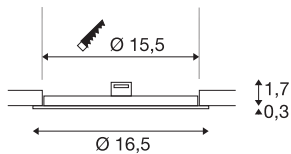

SENSER 18 DL

Indoor LED recessed ceiling light round white 4000K

Our SENSER white aluminium light is also available with 4,000 Kelvin. The cold white alternative is best suited to providing basic lighting in offices, kitchens, and corridors. With its round shape, the recessed ceiling light makes a great impression. With an expected lifespan of 50,000 hours, the SENSER 18 DL is especially sustainable and low-maintenance.

TECHNICAL DATA

Item no.	1004695
IP Code	IP 20
Assembly	Recessed
Assembly details	Ceiling
Secondary power / voltage	350 mA
Safety class	III
Wattage	12 W
Operating efficiency (LOR)	0,71
Lumen	990 lm
Colour temperature	4000 Kelvin
Beam angle	110 °
Color	white
CRI	90
Service life	50000 h
Risk Group	1
Height	2 cm
Diameter	16.5 cm
Net weight	0.197 kg
Gross weight	0.255 kg
Shape of cut-out	round
Installation depth	3 cm
Installation diameter	15.5 cm