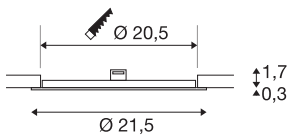

TECHNICAL DATA

Item no.	1004696
IP Code	IP 20
Assembly	Recessed
Assembly details	Ceiling
Secondary power / voltage	500 mA
Safety class	III
Wattage	13 W
Operating efficiency (LOR)	0,72
Lumen	1300 lm
Colour temperature	4000 Kelvin
Beam angle	110 °
Color	white
CRI	90
Service life	50000 h
Risk Group	1
Height	2 cm
Diameter	21.5 cm
Net weight	0.304 kg
Gross weight	0.385 kg
Shape of cut-out	round
Installation depth	3 cm
Installation diameter	20.5 cm