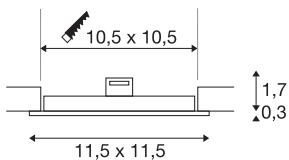

## TECHNICAL DATA

Item no.	1004697
IP Code	IP 20
Assembly	Recessed
Assembly details	Ceiling
Secondary power / voltage	200 mA
Safety class	III
Wattage	6.4 W
Operating efficiency (LOR)	0,49
Lumen	440 lm
Colour temperature	4000 Kelvin
Beam angle	110 °
Color	white
CRI	90
Service life	50000 h
Risk Group	1
Length	11.5 cm
Width	11.5 cm
Height	2 cm
Net weight	0.127 kg
Gross weight	0.185 kg
Shape of cut-out	square
Installation length	10.5 cm