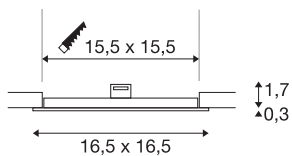

TECHNICAL DATA

Item no.	1004698
IP Code	IP 20
Assembly	Recessed
Assembly details	Ceiling
Secondary power / voltage	350 mA
Safety class	III
Wattage	12 W
Operating efficiency (LOR)	0,64
Lumen	880 lm
Colour temperature	4000 Kelvin
Beam angle	110 °
Color	white
CRI	90
Service life	50000 h
Risk Group	1
Length	16.5 cm
Width	16.5 cm
Height	2 cm
Net weight	0.232 kg
Gross weight	0.317 kg
Shape of cut-out	square
Installation length	15.5 cm