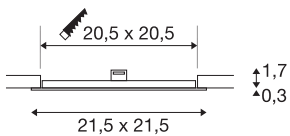

TECHNICAL DATA

Item no.	1004699
IP Code	IP 20
Assembly	Recessed
Assembly details	Ceiling
Secondary power / voltage	500 mA
Safety class	III
Wattage	13 W
Operating efficiency (LOR)	0,69
Lumen	1240 lm
Colour temperature	4000 Kelvin
Beam angle	110 °
Color	white
CRI	90
Service life	50000 h
Risk Group	1
Length	21.5 cm
Width	21.5 cm
Height	2 cm
Net weight	0.367 kg
Gross weight	0.489 kg
Shape of cut-out	square
Installation length	20.5 cm