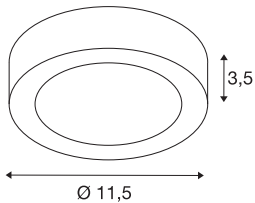

TECHNICAL DATA

Item no.	1004700
IP Code	IP 20
Impact resistance class	IK 02
Impact resistance	0.2 Joule
Assembly	Surface
Assembly details	Ceiling, Wall
Dimmable	Yes
Dimming technology	trailing edge
Primary nominal voltage	220-240V ~50/60Hz
Secondary power / voltage	200 mA
Safety class	I
Wattage	8.2 W
Operating efficiency (LOR)	0,54
Number of luminaires at LS B16A	92
Number of luminaires at LS C16A	92
Level of inrush current	3.4 A
Duration of inrush current	40 µs
Stroboscopic effect (SVM)	0.07
Lumen	470 lm
Colour temperature	4000 Kelvin
Beam angle	110 °
Color	white

Light Source

1807459		CRI	90
		Service life	50000 h
		Risk Group	1
		Height	3.5 cm
		Diameter	11.5 cm
		Net weight	0.23 kg
		Gross weight	0.246 kg
		BIG WHITE Page	419