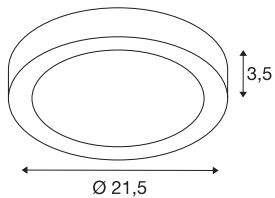

## TECHNICAL DATA

|                                 |                   |
|---------------------------------|-------------------|
| Item no.                        | 1004702           |
| IP Code                         | IP 20             |
| Assembly                        | Surface           |
| Assembly details                | Ceiling, Wall     |
| Dimmable                        | Yes               |
| Dimming technology              | trailing edge     |
| Primary nominal voltage         | 220-240V ~50/60Hz |
| Secondary power / voltage       | 500 mA            |
| Safety class                    | I                 |
| Wattage                         | 15 W              |
| Operating efficiency (LOR)      | 0,72              |
| Number of luminaires at LS B16A | 61                |
| Number of luminaires at LS C16A | 61                |
| Level of inrush current         | 10 A              |
| Duration of inrush current      | 40 µs             |
| Stroboscopic effect (SVM)       | 0.04              |
| Lumen                           | 1300 lm           |
| Colour temperature              | 4000 Kelvin       |
| Beam angle                      | 110 °             |
| Color                           | white             |
| CRI                             | 90                |
| Service life                    | 50000 h           |

Light Source

|         |   |
|---------|---|
| 1807458 |  |
|---------|---|

|                |          |
|----------------|----------|
| Risk Group     | 1        |
| Height         | 3.5 cm   |
| Diameter       | 21.5 cm  |
| Net weight     | 0.526 kg |
| Gross weight   | 0.607 kg |
| BIG WHITE Page | 419      |