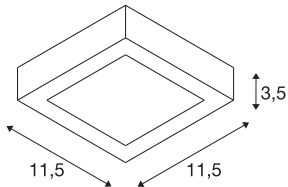

TECHNICAL DATA

Item no.	1004703
IP Code	IP 20
Assembly	Surface
Assembly details	Ceiling,Wall
Dimmable	Yes
Dimming technology	trailing edge
Primary nominal voltage	220-240V ~50/60Hz
Secondary power / voltage	200 mA
Safety class	I
Wattage	8.2 W
Operating efficiency (LOR)	0,49
Number of luminaires at LS B16A	92
Number of luminaires at LS C16A	92
Level of inrush current	3.4 A
Duration of inrush current	40 µs
Stroboscopic effect (SVM)	0.07
Lumen	440 lm
Colour temperature	4000 Kelvin
Beam angle	110 °
Color	white
CRI	90
Service life	50000 h

Light Source

1807461		Risk Group	1
		Length	11.5 cm
		Width	11.5 cm
		Height	3.5 cm
		Net weight	0.27 kg
		Gross weight	0.289 kg