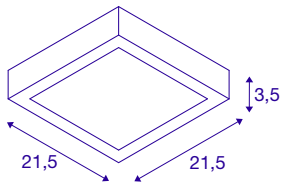

## TECHNICAL DATA

Item no.	1004705
IP Code	IP 20
Assembly	Surface
Assembly details	Ceiling,Wall
Dimmable	Yes
Dimming technology	trailing edge
Primary nominal voltage	220-240V ~50/60Hz
Secondary power / voltage	500 mA
Safety class	I
Wattage	15 W
Operating efficiency (LOR)	0,69
Number of luminaires at LS B16A	61
Number of luminaires at LS C16A	61
Level of inrush current	10 A
Duration of inrush current	40 µs
Stroboscopic effect (SVM)	0.04
Lumen	1240 lm
Colour temperature	4000 Kelvin
Beam angle	110 °
Color	white
CRI	90
Service life	50000 h

Light Source

1807460	
---------	---

Risk Group	1
Length	21.5 cm
Width	21.5 cm
Height	3.5 cm
Net weight	0.631 kg
Gross weight	0.743 kg
BIG WHITE Page	417