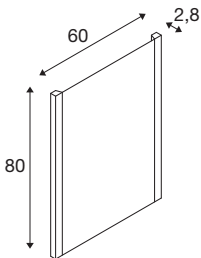

TRUKKO square

wall-mounted light, milky, 24W 3000/4000/6500K

Highly functional and dimmable light for your bathroom in either 3000K, 4000K or 6500K is provided by the integrated Premium LED in the TRUKKO WL rectangular surface-mounted wall light. The built-in anti-fogging technology prevents the mirror from fogging, making it even more convenient. This wall-mounted light is sustainable and low-maintenance thanks to its expected lifespan of 30,000 hours. The product is ready for direct connection to 230 volts mains voltage.

TECHNICAL DATA

Item no.	1004729
IP Code	IP 44
Assembly	Surface
Assembly details	Wall
Dimmable	Yes
Dimming technology	Touch
Primary nominal voltage	220-240V ~50/60Hz
Secondary power / voltage	24 V
Safety class	II
Wattage	24 W
Minimum ambient temperature	-15 °C
Maximum ambient temperature	40 °C
Level of inrush current	55 A
Stroboscopic effect (SVM)	0
Lumen	1310/1320/1340 lm
Colour temperature	3000/4000/6500 Kelvin
Color	silver
CRI	90
Service life	30000 h
Light outlet	diffuse
Risk Group	0
Width	60 cm

Light Source

916586	
--------	---

Height	80 cm
Depth	2.8 cm
Net weight	5.927 kg
Gross weight	8.742 kg
BIG WHITE Page	330